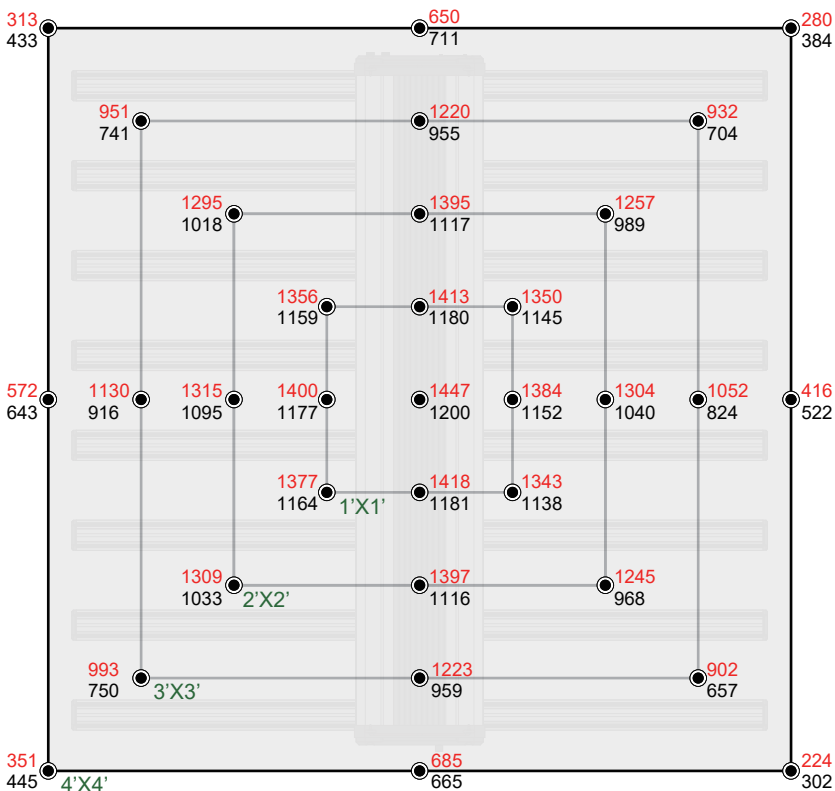

### ◆ SPECIFICATIONS

PPF:	> 1600 $\mu\text{mol/s}$
Efficacy:	> 2.6 $\mu\text{mol/J}$
Input Power:	Max 630W (Full Spectrum) / 20W (Far Red)
Power Factor:	$\geq 90\%$
Fixture Dimensions/Weight:	45"L x 44.6" W x 4.44" H / 38.8 lbs
Mounting Height:	> 6" (15.2cm) Above Canopy
Lifetime:	L90 : > 54,000 hrs
Warranty:	5 Years Standard Warranty
Input Voltage:	Autosensing 347-480V
Amp Draw:	347V/2.12A, 480V/1.75A
Group Control:	YES

### ◆ DIMENSIONS

### ◆ MODEL-W (Tested at 6" / Tested at 12")

Average PPFD 1042/ 894