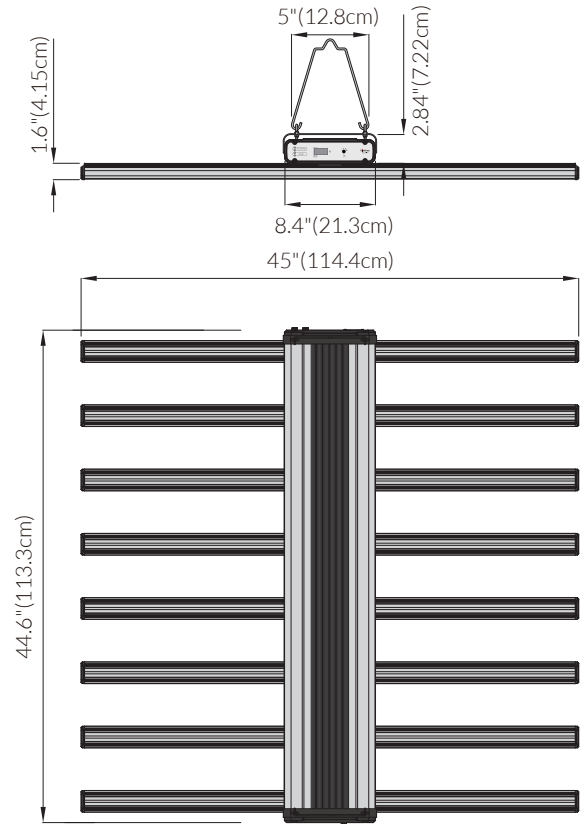

# MODEL-W (480V)

### ◆ SPECIFICATIONS

PPF:	> 1600 $\mu\text{mol/s}$
Efficacy:	> 2.6 $\mu\text{mol/J}$
Input Power:	Max 630W (Full Spectrum) / 20W (Far Red)
Power Factor:	$\geq 90\%$
Fixture Dimensions/Weight:	45"L x 44.6" W x 4.44" H / 38.8 lbs
Mounting Height:	> 6" (15.2cm) Above Canopy
Lifetime:	L90 : > 54,000 hrs
Warranty:	5 Years Standard Warranty
Input Voltage:	Autosensing 347-480V
Amp Draw:	347V/2.12A, 480V/1.75A
Group Control:	YES

### ◆ DIMENSIONS

### ◆ MODEL-W (Tested at 6" / Tested at 12")

Average PPFD 1042/ 894