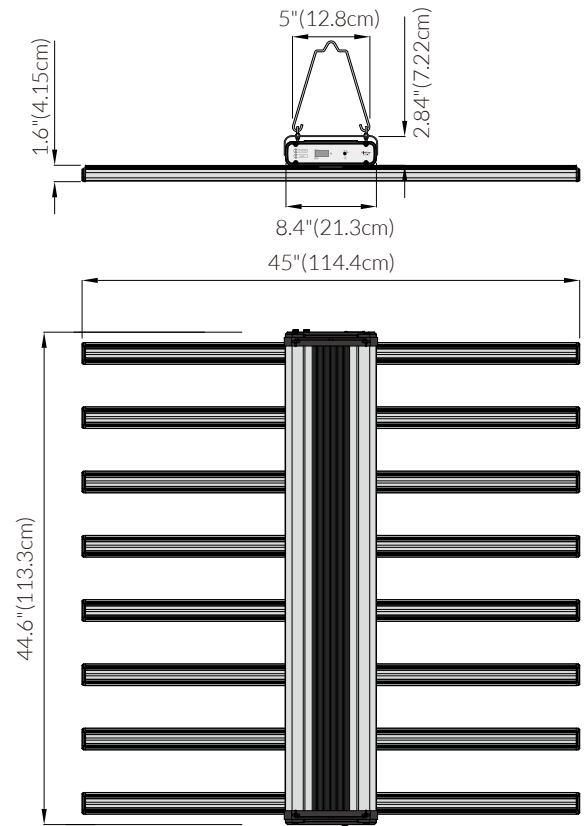

◆ SPECIFICATIONS

PPF:	> 1600 $\mu\text{mol/s}$
Efficacy:	> 2.6 $\mu\text{mol/J}$
Input Power:	Max 630W (Full Spectrum) / 20W (Far Red)
Power Factor:	$\geq 90\%$
Fixture Dimensions/Weight:	45"L x 44.6" W x 4.44" H / 38.8 lbs
Mounting Height:	> 6" (15.2cm) Above Canopy
Lifetime:	L90 : > 54,000 hrs
Warranty:	5 Years Standard Warranty
Input Voltage:	Autosensing 100-277 V
Amp Draw:	120V/5.26A, 240V/2.68A, 277V/2.38A
Group Control:	YES

◆ DIMENSIONS

◆ MODEL-W (Tested at 6" / Tested at 12")

Average PPFD 1042/ 894

◆ FEATURES

- OUTSTANDING EFFICIENCY
- PLUG AND PLAY
- ON-BOARD DIMMING
- FULL SPECTRUM DESIGN
- INDEPENDENT FAR RED CHANNEL
- EXTERNAL CONTROLLABILITY
- GROUP CONTROL