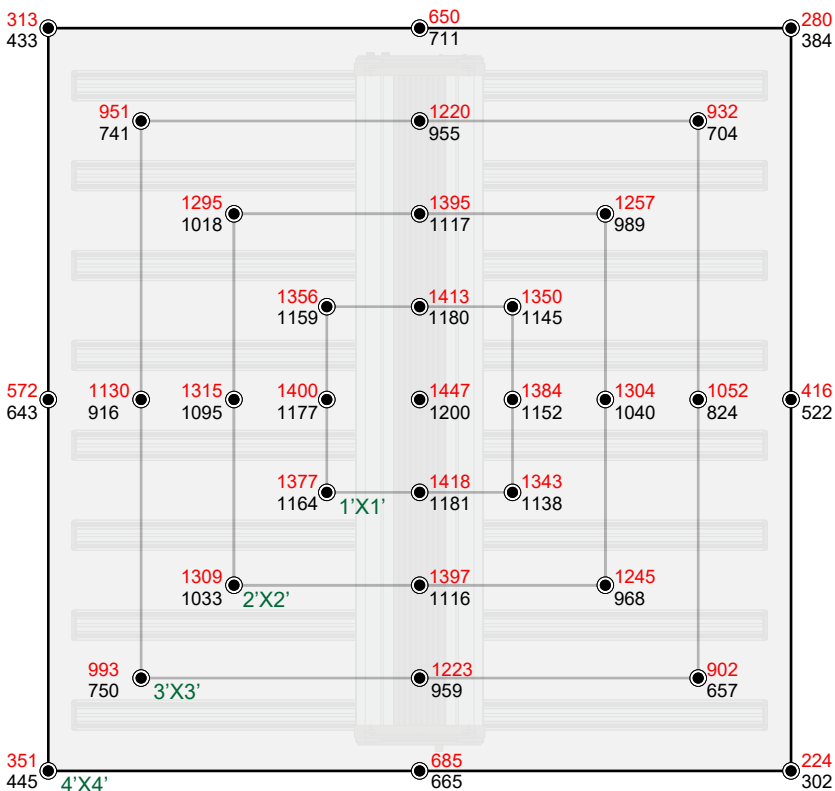

◆ SPECIFICATIONS

PPF:	> 1600 $\mu\text{mol/s}$
Efficacy:	> 2.6 $\mu\text{mol/J}$
Input Power:	Max 630W (Full Spectrum) / 20W (Far Red)
Power Factor:	$\geq 90\%$
Fixture Dimensions/Weight:	45"L x 44.6" W x 4.44" H / 38.8 lbs
Mounting Height:	> 6" (15.2cm) Above Canopy
Lifetime:	L90 : > 54,000 hrs
Warranty:	5 Years Standard Warranty
Input Voltage:	Autosensing 100-277 V
Amp Draw:	120V/5.26A, 240V/2.68A, 277V/2.38A
Group Control:	YES

◆ DIMENSIONS

◆ MODEL-W (Tested at 6" / Tested at 12")

Average PPFD 1042/ 894

◆ FEATURES

- OUTSTANDING EFFICIENCY
- PLUG AND PLAY
- ON-BOARD DIMMING
- FULL SPECTRUM DESIGN
- INDEPENDENT FAR RED CHANNEL
- EXTERNAL CONTROLLABILITY
- GROUP CONTROL

◆ SPECTRUM