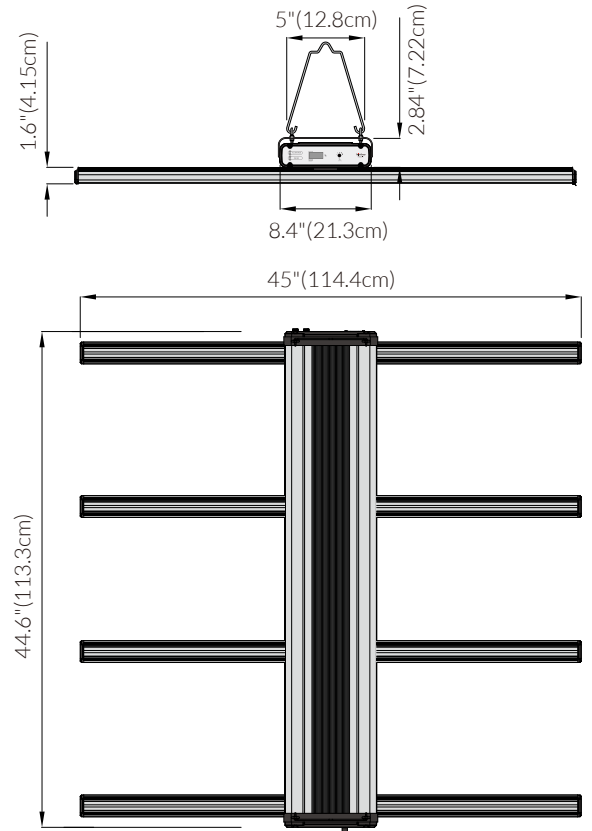

# MODEL-V(480V)

### SPECIFICATIONS

PPF:	> 900 $\mu\text{mol/s}$
Efficacy:	> 2.6 $\mu\text{mol/J}$
Input Power:	Max 350W (Full Spectrum) / 10W (Far Red)
Power Factor:	$\geq 90\%$
Fixture Dimensions/Weight:	45"L x 44.6" W x 4.44" H / 23.62 lbs
Mounting Height:	> 6" (15.2cm) Above Canopy
Lifetime:	L90 : > 54,000 hrs
Warranty:	5 Years Standard Warranty
Input Voltage:	Autosensing 347-480V
Amp Draw:	347V/1.2A, 480V/0.94A
Group Control:	YES

### DIMENSIONS

### MODEL-W (Tested at 6" / Tested at 12")

Average PPFD 514/ 461