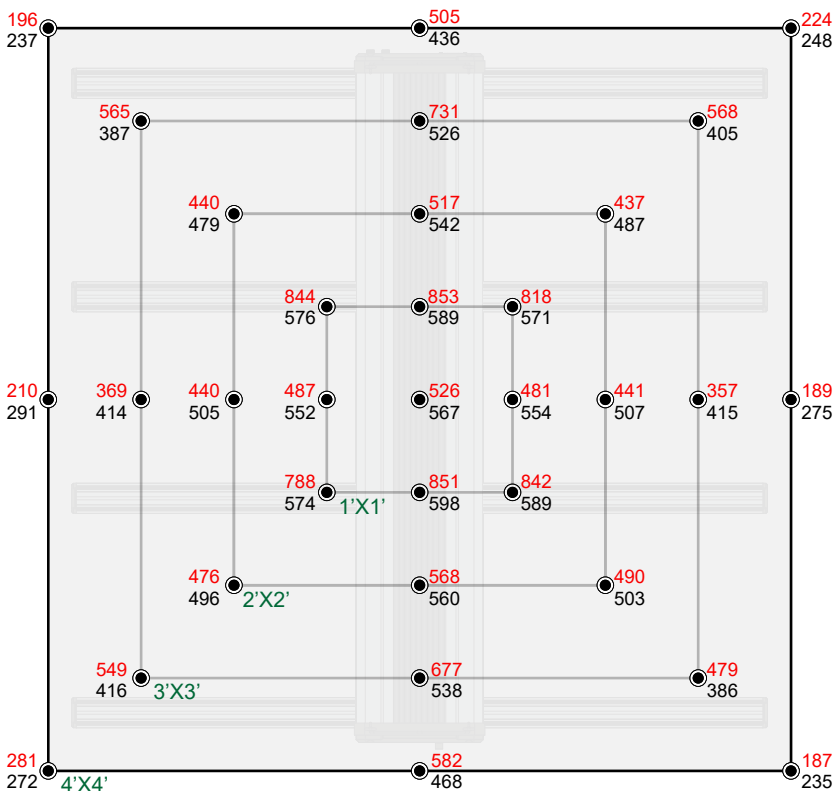

### SPECIFICATIONS

PPF:	> 900 $\mu\text{mol/s}$
Efficacy:	> 2.6 $\mu\text{mol/J}$
Input Power:	Max 350W (Full Spectrum) / 10W (Far Red)
Power Factor:	$\geq 90\%$
Fixture Dimensions/Weight:	45"L x 44.6" W x 4.44" H / 23.62 lbs
Mounting Height:	> 6" (15.2cm) Above Canopy
Lifetime:	L90 : > 54,000 hrs
Warranty:	5 Years Standard Warranty
Input Voltage:	Autosensing 347-480V
Amp Draw:	347V/1.2A, 480V/0.94A
Group Control:	YES

### DIMENSIONS

### MODEL-W (Tested at 6" / Tested at 12")

Average PPFD 514/ 461