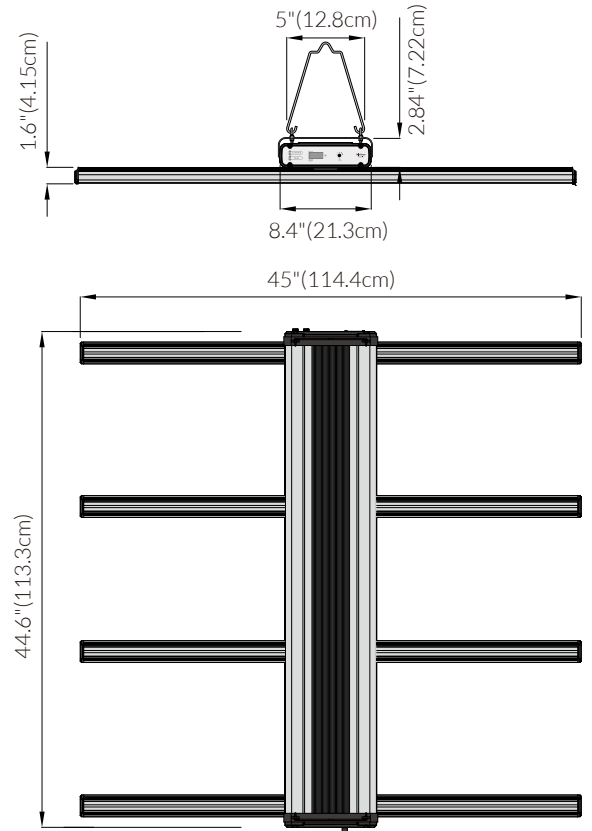

◆ SPECIFICATIONS

PPF:	> 900 $\mu\text{mol/s}$
Efficacy:	> 2.6 $\mu\text{mol/J}$
Input Power:	Max 350W (Full Spectrum) / 10W (Far Red)
Power Factor:	$\geq 90\%$
Fixture Dimensions/Weight:	45"L x 44.6" W x 4.44" H / 23.62 lbs
Mounting Height:	> 6" (15.2cm) Above Canopy
Lifetime:	L90 : > 54,000 hrs
Warranty:	5 Years Standard Warranty
Input Voltage:	Autosensing 100-277 V
Amp Draw:	120V/3.63A, 240V/1.34A, 277V/1.2A
Group Control:	YES

◆ DIMENSIONS

◆ MODEL-W (Tested at 6" / Tested at 12")

Average PPFD 514/ 461

◆ FEATURES

- OUTSTANDING EFFICIENCY
- PLUG AND PLAY
- ON-BOARD DIMMING
- FULL SPECTRUM DESIGN
- INDEPENDENT FAR RED CHANNEL
- EXTERNAL CONTROLLABILITY
- GROUP CONTROL