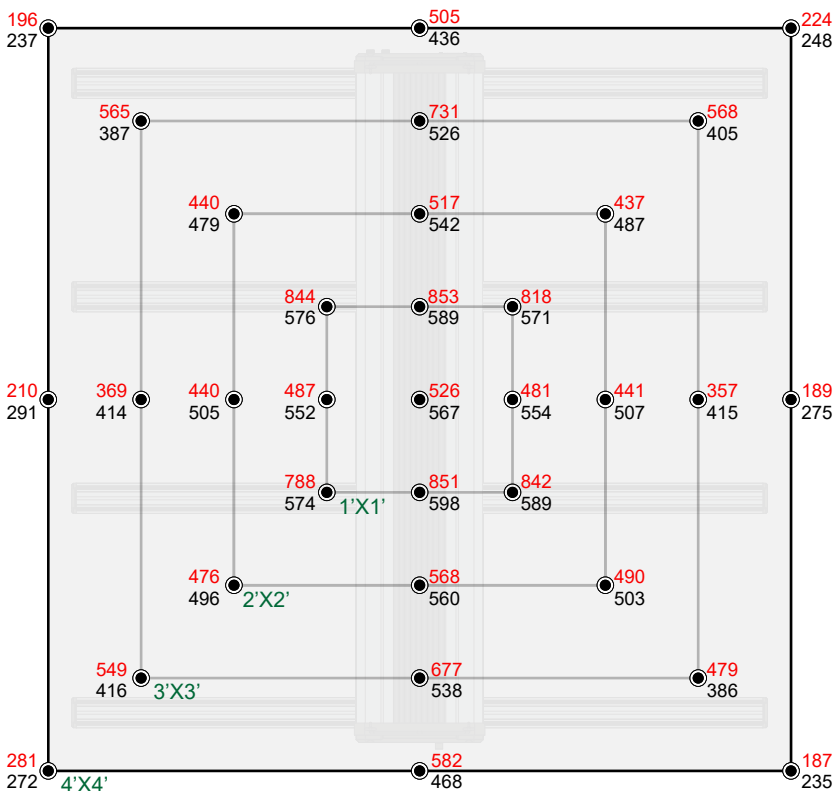

◆ SPECIFICATIONS

PPF:	> 900 $\mu\text{mol/s}$
Efficacy:	> 2.6 $\mu\text{mol/J}$
Input Power:	Max 350W (Full Spectrum) / 10W (Far Red)
Power Factor:	$\geq 90\%$
Fixture Dimensions/Weight:	45"L x 44.6" W x 4.44" H / 23.62 lbs
Mounting Height:	> 6" (15.2cm) Above Canopy
Lifetime:	L90 : > 54,000 hrs
Warranty:	5 Years Standard Warranty
Input Voltage:	Autosensing 100-277 V
Amp Draw:	120V/3.63A, 240V/1.34A, 277V/1.2A
Group Control:	YES

◆ DIMENSIONS

◆ MODEL-W (Tested at 6" / Tested at 12")

Average PPFD 514/ 461

◆ FEATURES

- OUTSTANDING EFFICIENCY
- PLUG AND PLAY
- ON-BOARD DIMMING
- FULL SPECTRUM DESIGN
- INDEPENDENT FAR RED CHANNEL
- EXTERNAL CONTROLLABILITY
- GROUP CONTROL