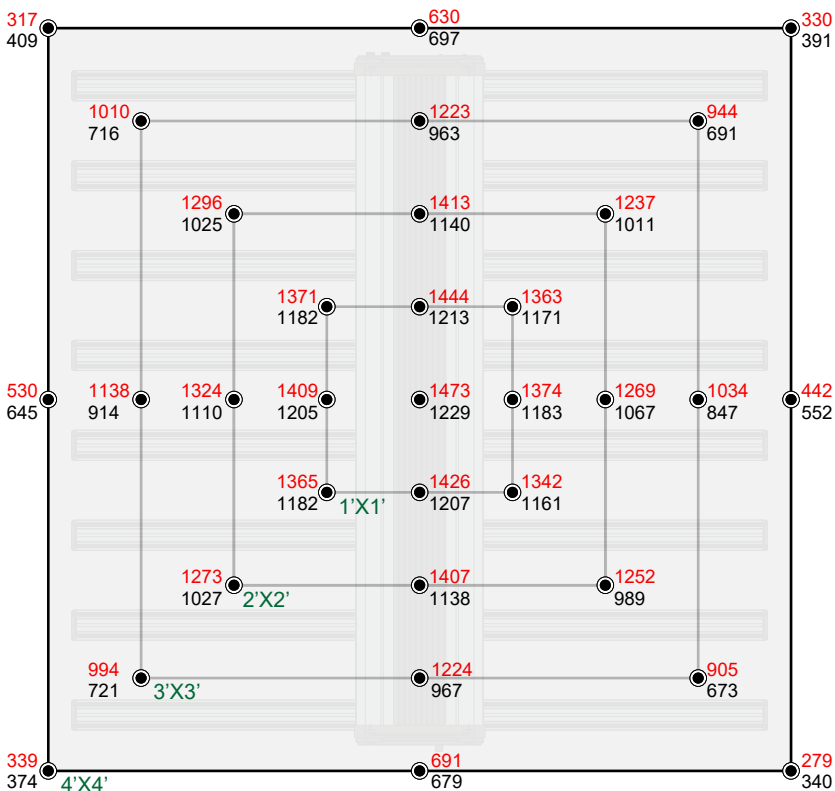

### SPECIFICATIONS

PPF:	1700 $\mu\text{mol/s}$
Efficacy:	2.7 $\mu\text{mol/J}$
Input Power:	630 W
Power Factor:	$\geq 90\%$
Fixture Dimensions/Weight:	45" L x 44.6" W x 4.44" H / 38.8 lbs
Mounting Height:	> 6" (15.2cm) Above Canopy
Lifetime:	L90: > 54,000 hrs
Warranty:	5 Years Standard Warranty
Input Voltage:	Autosensing 347-480V
Amp Draw:	347V/2.07A, 480V/1.62A
Group Control:	YES

### DIMENSIONS

### MODEL-H (Tested at 6" / Tested at 12")

Average PPF 1079/ 904