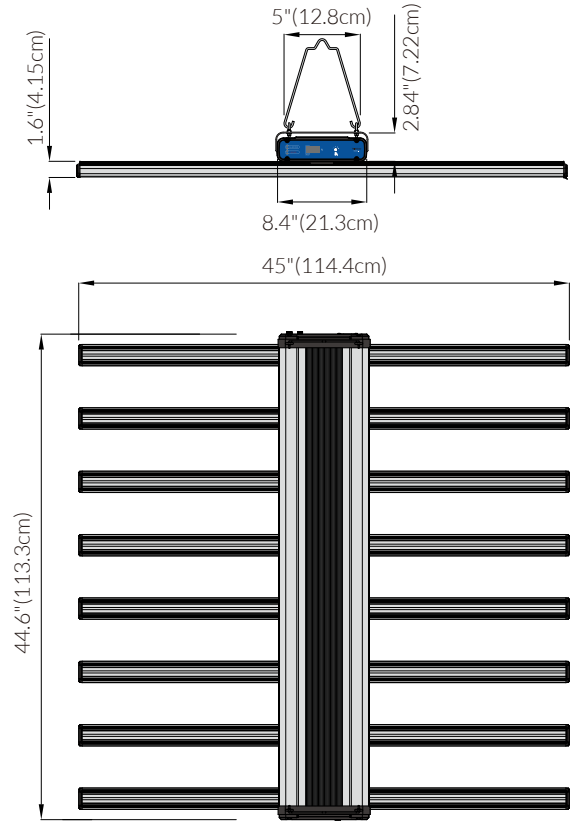

# MODEL-H (480V)

### SPECIFICATIONS

PPF:	1700 $\mu\text{mol/s}$
Efficacy:	2.7 $\mu\text{mol/J}$
Input Power:	630 W
Power Factor:	$\geq 90\%$
Fixture Dimensions/Weight:	45" L x 44.6" W x 4.44" H / 38.8 lbs
Mounting Height:	> 6" (15.2cm) Above Canopy
Lifetime:	L90: > 54,000 hrs
Warranty:	5 Years Standard Warranty
Input Voltage:	Autosensing 347-480V
Amp Draw:	347V/2.07A, 480V/1.62A
Group Control:	YES

### DIMENSIONS

### MODEL-H (Tested at 6" / Tested at 12")

Average PPF 1079/ 904