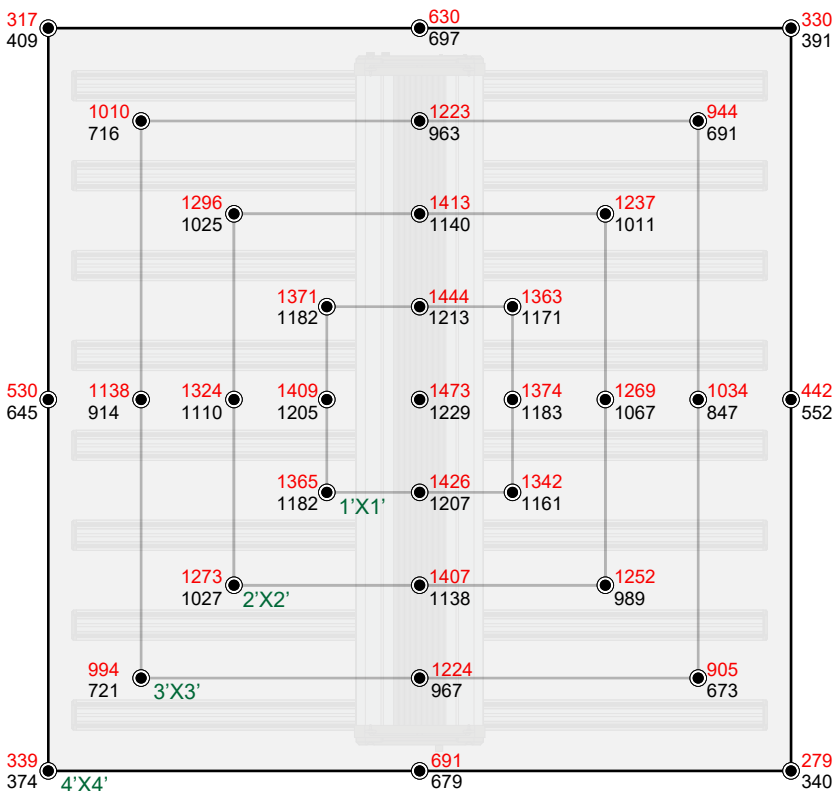

◆ SPECIFICATIONS

PPF:	1700 μmol/s
Efficacy:	2.7 μmol/J
Input Power:	630 W
Power Factor:	≥ 90%
Fixture Dimensions/Weight:	45"L x 44.6" W x 4.44" H / 38.8 lbs
Mounting Height:	> 6" (15.2cm) Above Canopy
Lifetime:	L90 : > 54,000 hrs
Warranty:	5 Years Standard Warranty
Input Voltage:	Autosensing 100-277 V
Amp Draw:	120V/5.24A, 240V/2.67A, 277V/2.35A
Group Control:	YES

◆ DIMENSIONS

◆ MODEL-H (Tested at 6" / Tested at 12")

Average PPFD 1079/ 904

◆ ADJUSTABLE SPECTRUM