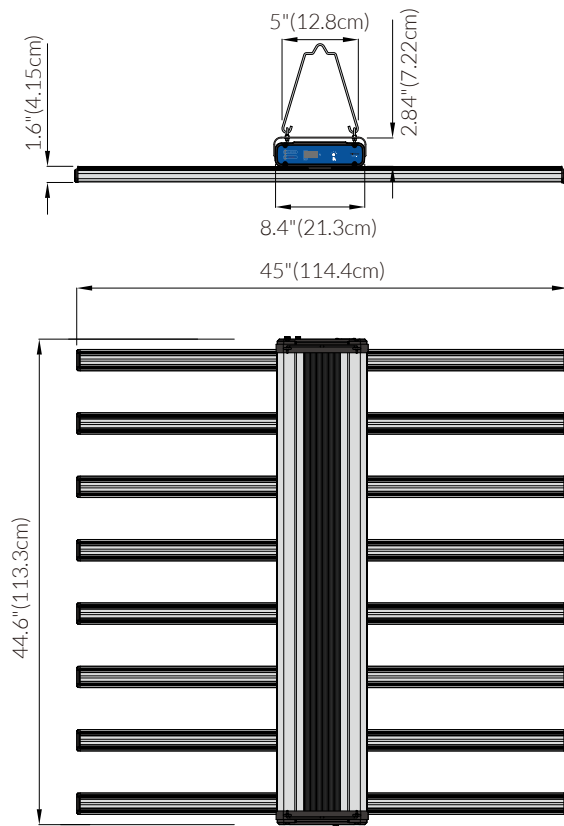

◆ SPECIFICATIONS

PPF:	1700 μmol/s
Efficacy:	2.7 μmol/J
Input Power:	630 W
Power Factor:	≥ 90%
Fixture Dimensions/Weight:	45"L x 44.6" W x 4.44" H / 38.8 lbs
Mounting Height:	> 6" (15.2cm) Above Canopy
Lifetime:	L90 : > 54,000 hrs
Warranty:	5 Years Standard Warranty
Input Voltage:	Autosensing 100-277 V
Amp Draw:	120V/5.24A, 240V/2.67A, 277V/2.35A
Group Control:	YES

◆ DIMENSIONS

◆ MODEL-H (Tested at 6" / Tested at 12")

Average PPFD 1079/ 904

◆ ADJUSTABLE SPECTRUM